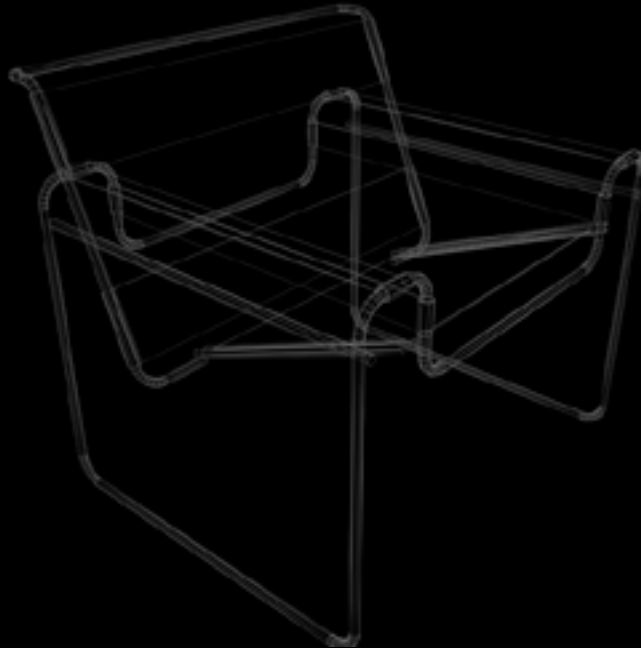

# CATALOGUE

PRICE & SPECIFICATION GUIDE

YR2024 | EDITION 1

\*VASILI CHAIR -PAGE 22 & 42

SHAPING DISTINCTIVE CONCEPTS

Dear Esteemed Clients,

I extend my heartfelt gratitude for your unwavering support throughout 2023. It has been an honor to provide furniture solutions for over 1000 events and an array of clients, encompassing everything from dazzling fashion shows and impactful product launches to thrilling motor shows. Your trust in us has been our driving force.