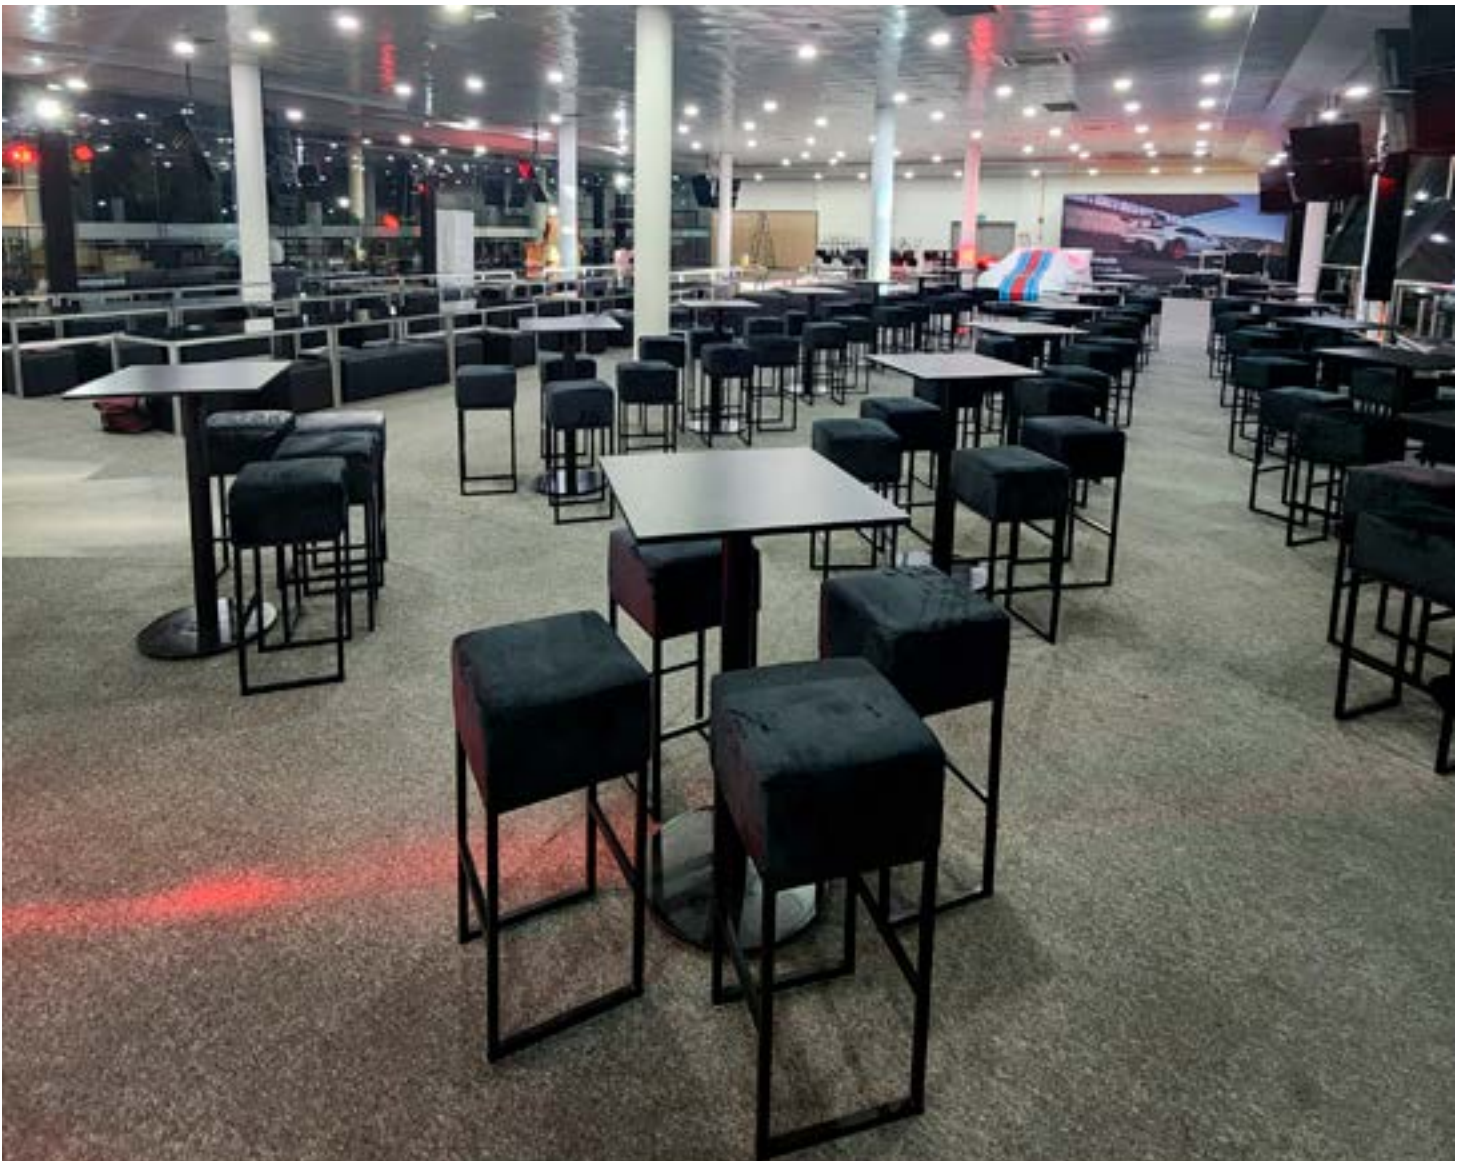

# HIGH STOOLS

- ADJUSTABLE AND SWIVEL STOOL HIGH STOOL
- 4-LEGGED BARSTOOL

Sleek and elevated, our high barstools boast a sophisticated design, offering both style and comfort for elevated seating experiences.